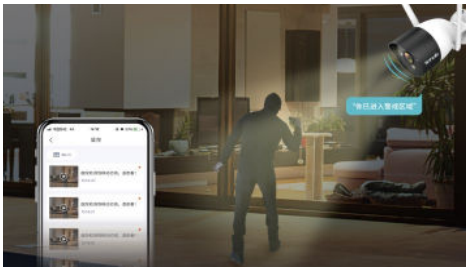

Tenda

CT6

Tenda Outdoor Wi-Fi Camera

2K

CT6

Tenda Outdoor Wi-Fi Camera 2K

Products Description

The outdoor Wi-Fi camera-CT6, is a high-performance outdoor surveillance camera that integrates 2K resolution video, full-duplex two-way audio, smart-motion detection, sound and light alarm functions. The product is mostly used for outdoor monitoring scenarios such as courtyard, shops and schools, etc. The users can access the video via wireless or wired connection to the internet.

Selling Points

Sound and Light Alarm

When intrusion is detected during the alert period, a sound and white flashing light alarm will be triggered to warn illegal intruders. At the same time, the alarm message will be sent to your mobile.

Full-color Mode

Equipped with two high-power spotlights and two IR lights, and high sensitive image sensors, your night vision is now lit up and in full-color. There are three available night vision modes: Smart Mode, Full-color Mode, and Black & White Mode.

S-motion Detection

Based on AI deep learning image identification technology of Tenda, it integrates figure detection and motion detection, accurately recognizes figure movement, automatically captures suspicious status, and pushes alarm information in real time. Invalid alarms are filtered, thus greatly improving accuracy.