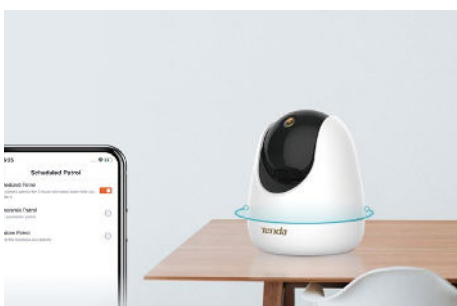

Tenda

CP7

Security Pan/Tilt Camera 4MP

CP7

Security Pan/Tilt Camera 4MP

Products Description

The security Pan/Tilt Camera CP7 is a high-performed home surveillance Camera that integrates 360° visual coverage with 4MP resolution. It is also fetured with full-duplex two-way audio, smart-motion detection/tracking, sound and light alarm functions. The product is mostly used for indoor scenarios monitoring such as homes, shops, offices and classrooms, etc. The users can access the video via wireless or wired connection to the router.

Selling Points

4MP HD Video, Low Noise and Clearer

CP7 adopts 4MP image sensors, outputs 4MP (2560*1440) HD videos, reduces noise and captures more details.

Cover Every Corner of Your Home in Super HD

High speed pan/tilt design enables flexible rotation in all directions. CP7 covers 360° horizontally and 155° vertically (90° up, 65° down) which leaves zero blind zones at all.

Human Shape Detection for Safety Protection

Based on AI deep learning algorithms, CP7 can detect human shape and other motion. It recognizes the movement accurately and captures suspicious status automatically, and the resulting alarms will be sent to your mobile in real time.

Patrol with one click

You can set the pan/tilt patrol locations via the TDSEE App, and the camera rotates cyclically according to the preset location to patrol the area.

Selling Points

Auto Targeting and Tracking