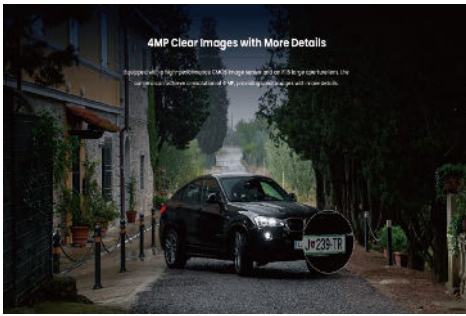

Selling Points

4MP Clear Images With More Details

Equipped with a high-performance CMOS image sensor and an F1.6 large aperture lens, the camera can achieve a resolution of 4 MP, providing clear images with more details.