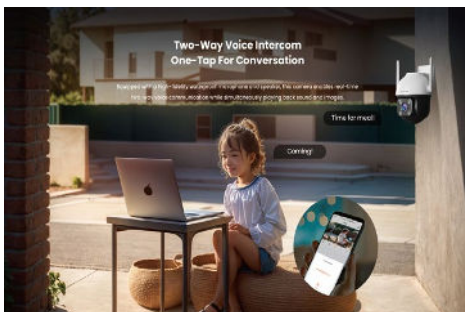

Two-Way Audio

Equipped with a high-fidelity waterproof microphone and speaker, this camera enables real-time two-way voice communication while simultaneously playing back sound and images.