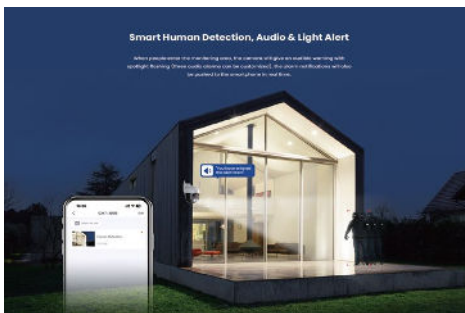

### Products Description

The Outdoor Wi-Fi Pan/Tilt Camera CH7-WCA, is a high-performance outdoor surveillance camera that integrates 360° visual coverage, Full-Color night vision, 4MP resolution video, full-duplex two-way audio, human detection, vehicle detection, sound and light alarm functions. The product is mostly used for outdoor monitoring scenarios such as courtyard, farms and shops, etc. The users can access the video via wireless or wired connection to the Internet.

## View 360° & Auto-patrol

With dual pan/tilt design and 360° visual coverage, the camera can be remotely controlled. Maximum 6 patrols can be set for automatic patrol to ensure your safety.

## Full-color Night Vision

Equipped with four high-power spotlights and four IR lights, and high sensitive image sensors, your night vision is now lit up and in full-color. There are three available night vision modes: Smart Mode, Full-color Mode, and Black & White Mode.

## Connectable To Alexa Assistant

Connect the device to Alexa to free your hands. You can wake up the screen through voice, view the monitoring image, and control the device more conveniently.