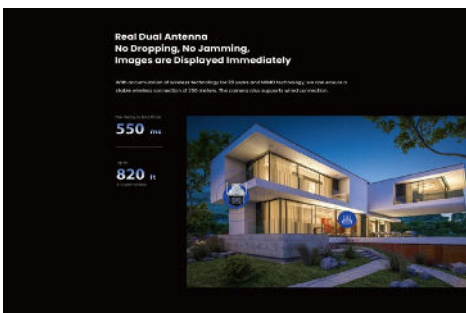

Real Dual Antenna

With accumulation of wireless technology for 20 years and MIMO technology, we can ensure a stable wireless connection of 250 meters. The camera also supports wired connection.