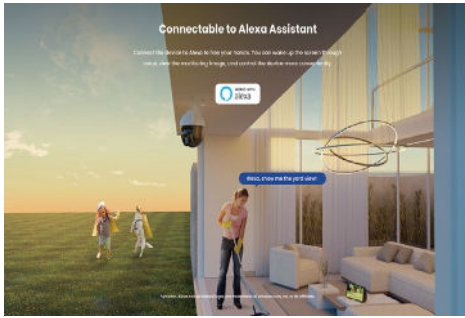

Selling Points

Connectable To Alexa Assistant

Connect the device to Alexa to free your hands. You can wake up the screen through voice, view the monitoring image, and control the device more conveniently.