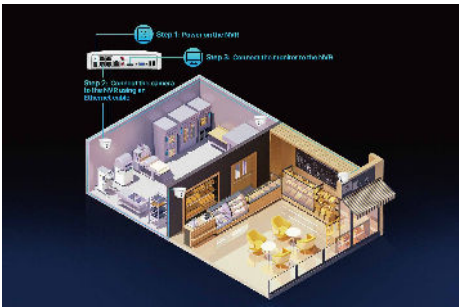

PoE Power Supply

IEEE802.3af standard PoE; Sifos testing; Power overload protection; Plug and play; Safe and stable internet connection and power supply.